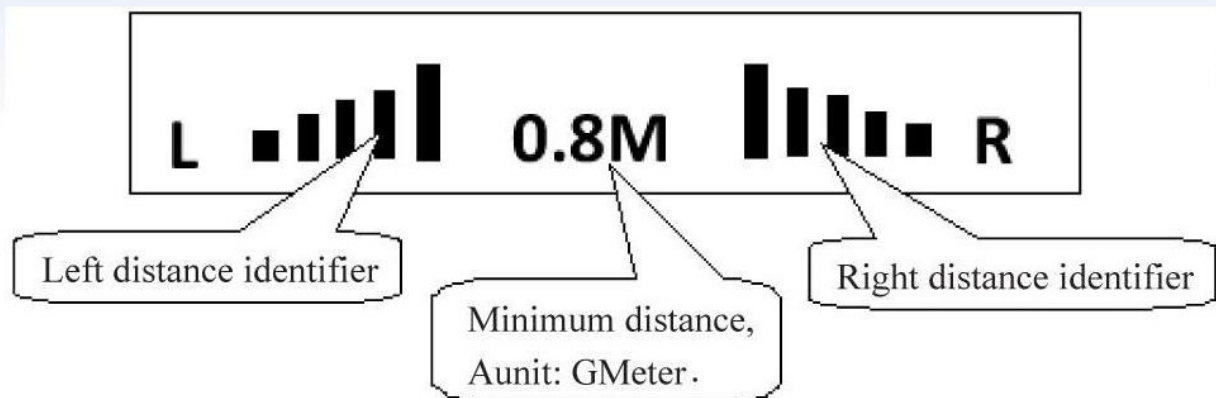

KDC8800 Multi-Functional Bluetooth Rear View Mirror

KDC8800 is a driving safety and entertainment product integration of Bluetooth Hands free car kit, car reversing radar and MP3 player, and equipped with LCD screen. It is the Bluetooth car kit or MP3 player normally, only during the car reversing status, it will automatically switch to be a reversing radar with the reminding tone and distance showing between the car rear part and the obstacles. The MP3 player can play the music from the SD car and transfer the music to the car radio by FM emitter .