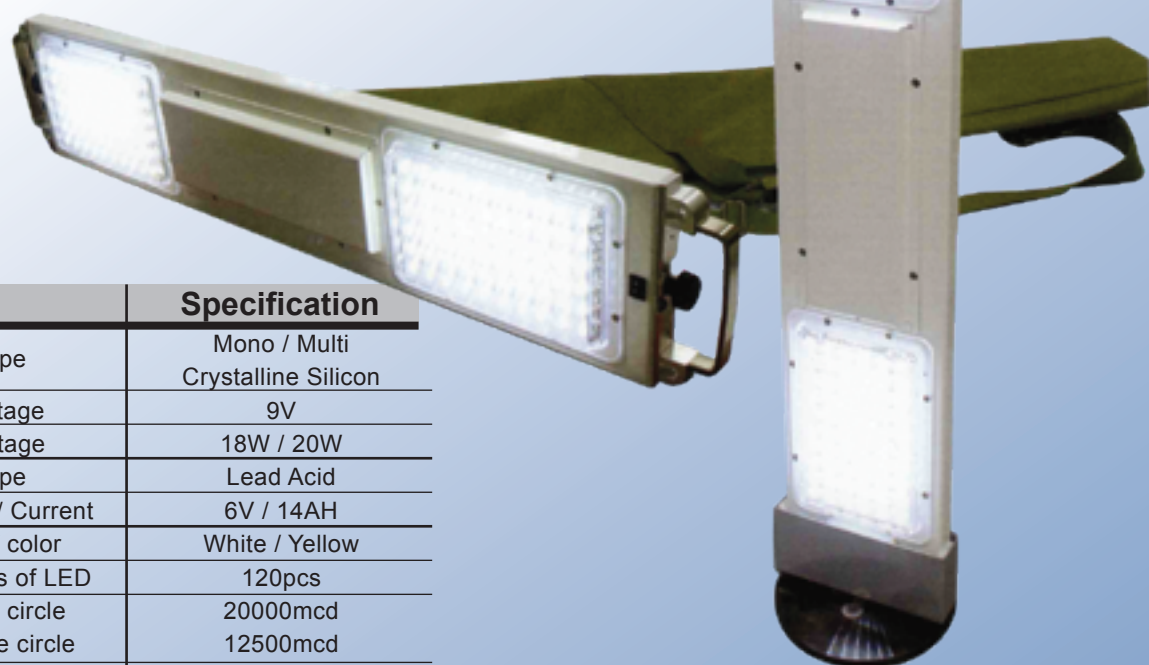

Solar Portable Light Bar

Features:

- * Optimal design for solar powered input and LED illuminating output
- * Easy to hand carry / with bag
- * Maximize solar power efficiency
- * Green energy concept design
- * Super bright LED homogenous lighting distribution
- * Long life duration maintenance free
- * Strong housing weather proof design

Applications

- * Night market
- * Picnic camping
- * Home using
- * Emergency lighting
- * Military use of lighting
- * Night fishing

Product Spec.

ITEM	Specification	
Solar panel	Type	Mono / Multi Crystalline Silicon
	Voltage	9V
	Wattage	18W / 20W
Battery	Type	Lead Acid
	Voltage / Current	6V / 14AH
LED	LED / color	White / Yellow
	Numbers of LED	120pcs
	Inside circle	20000mcd
	Outside circle	12500mcd
	Operation time	At night
Luminant	440 lumen / 6.2 lux	
Size	620mm x 195mm x 50mm 8 kg	
Body	Powder coating	